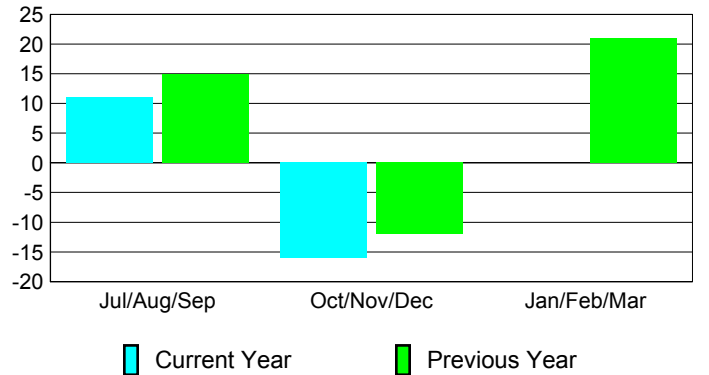

Gender Comparison 2012-2013

Jan/Feb/Mar

Male

Female