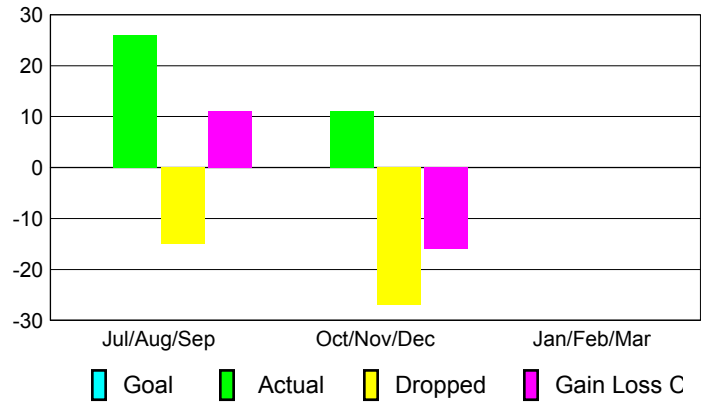

### YTD Status Quo Clubs 2012-2013

Status Quo Clubs Compared to Status Quo Members

## MEMBERSHIP

Membership Results  
2012-2013

Membership  
2011-2012

Month	Net Memb Goal	Actual New Memb	Actual Dropped Memb	Gain/Loss of Memb	Gain/Loss of Memb
Jul/Aug/Sep		26	-15	11	15
Oct/Nov/Dec		11	-27	-16	-12
Jan/Feb/Mar					21
<b>Totals</b>		<b>37</b>	<b>-42</b>	<b>-5</b>	<b>24</b>

### Membership Results 2012-2013

Goal, New, Dropped, Gain/Loss

### Comparison of Membership Gain/Loss

Current Year Compared to the Previous Year